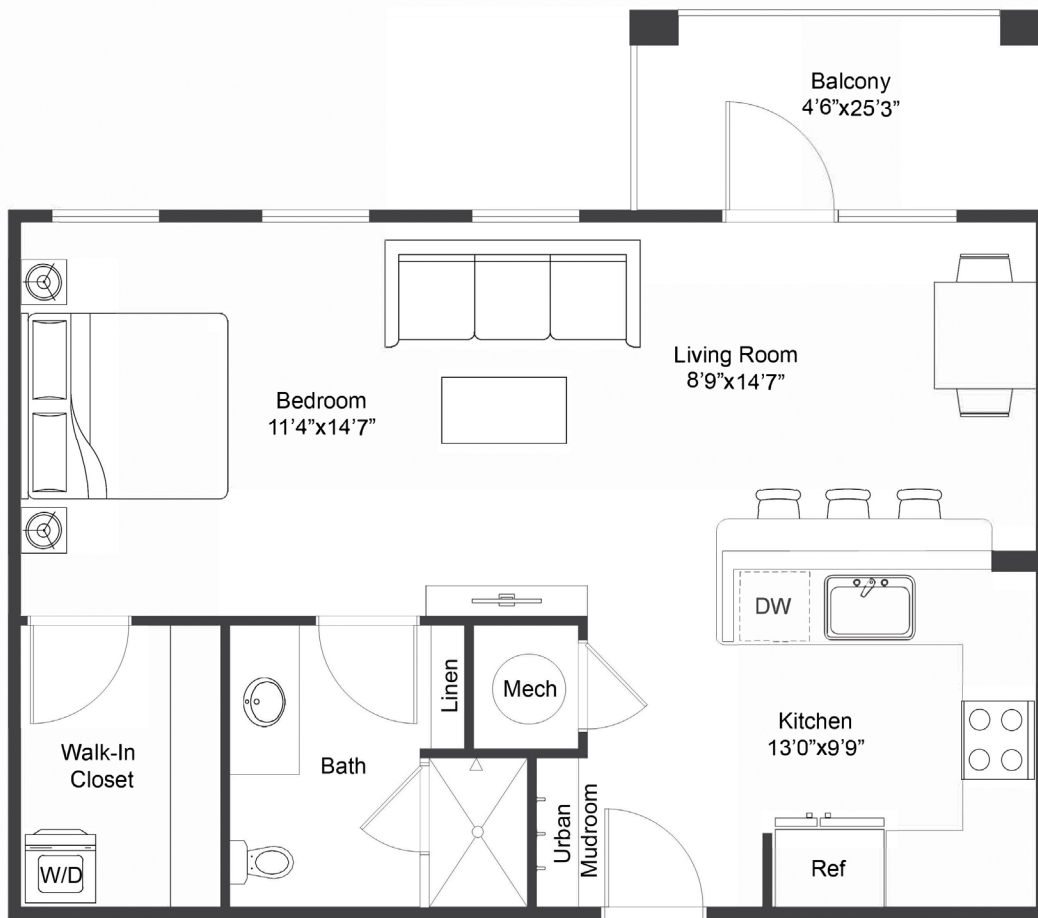

# NAMOTU

Studio | 623 SF

Floorplans are for illustrative purposes only. Room dimensions and square footage may vary from those shown on this plan.

Please contact your leasing representative for detailed information on your selected plan.