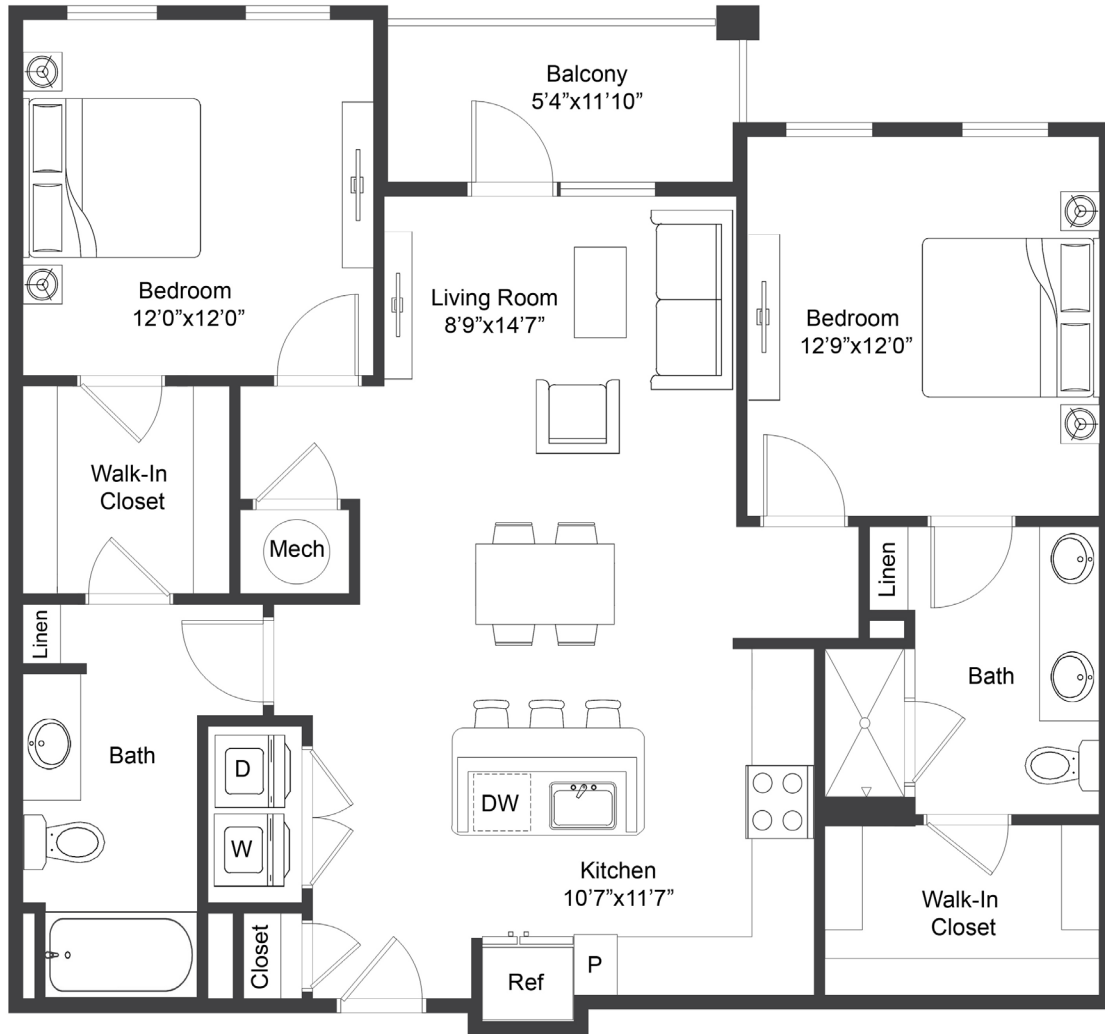

## WILDERNESS

2 Bed | 2 Bath  
1,145 SF

Floorplans are for illustrative purposes only. Room dimensions and square footage may vary from those shown on this plan.

Please contact your leasing representative for detailed information on your selected plan.