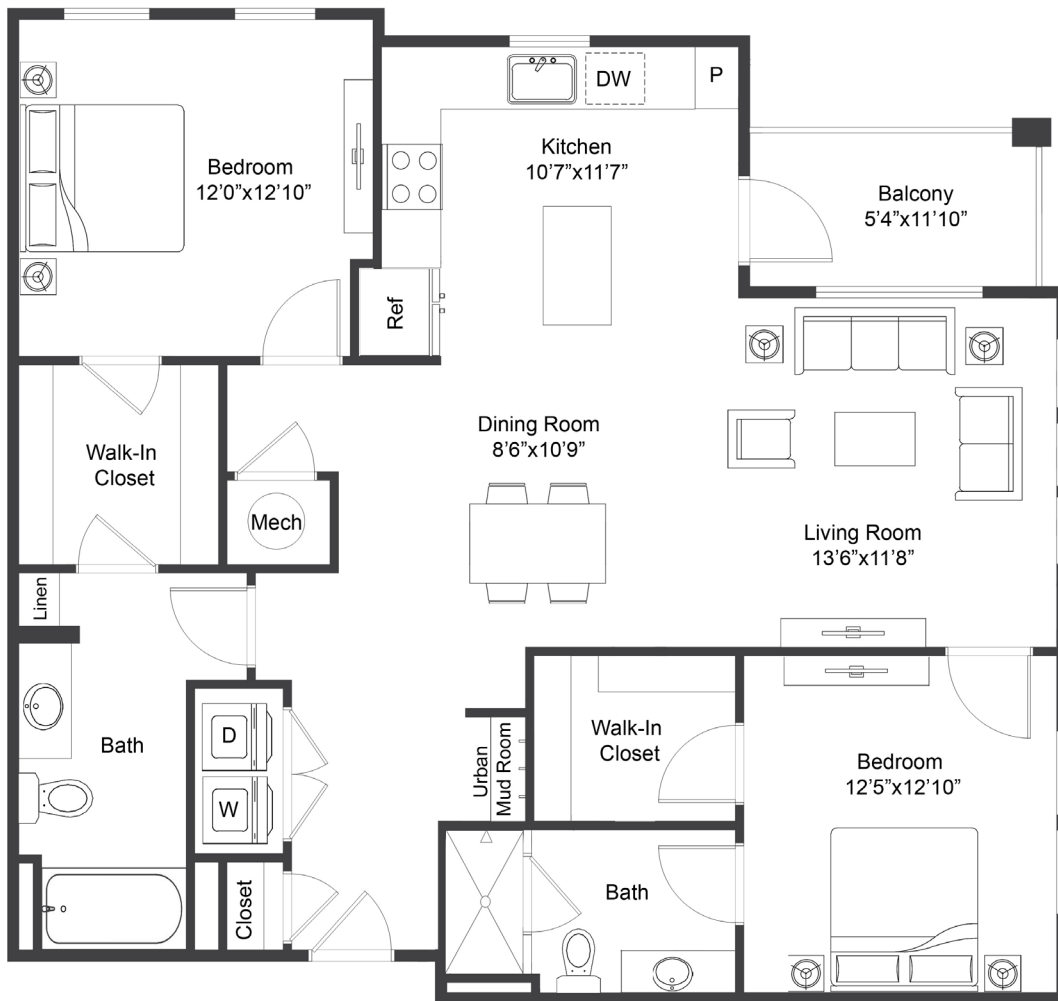

PROXIMITY

CAROLINA BEACH

LIGHTHOUSE

2 Bed | 2 Bath
1,302 SF

Floorplans are for illustrative purposes only. Room dimensions and square footage may vary from those shown on this plan.

Please contact your leasing representative for detailed information on your selected plan.