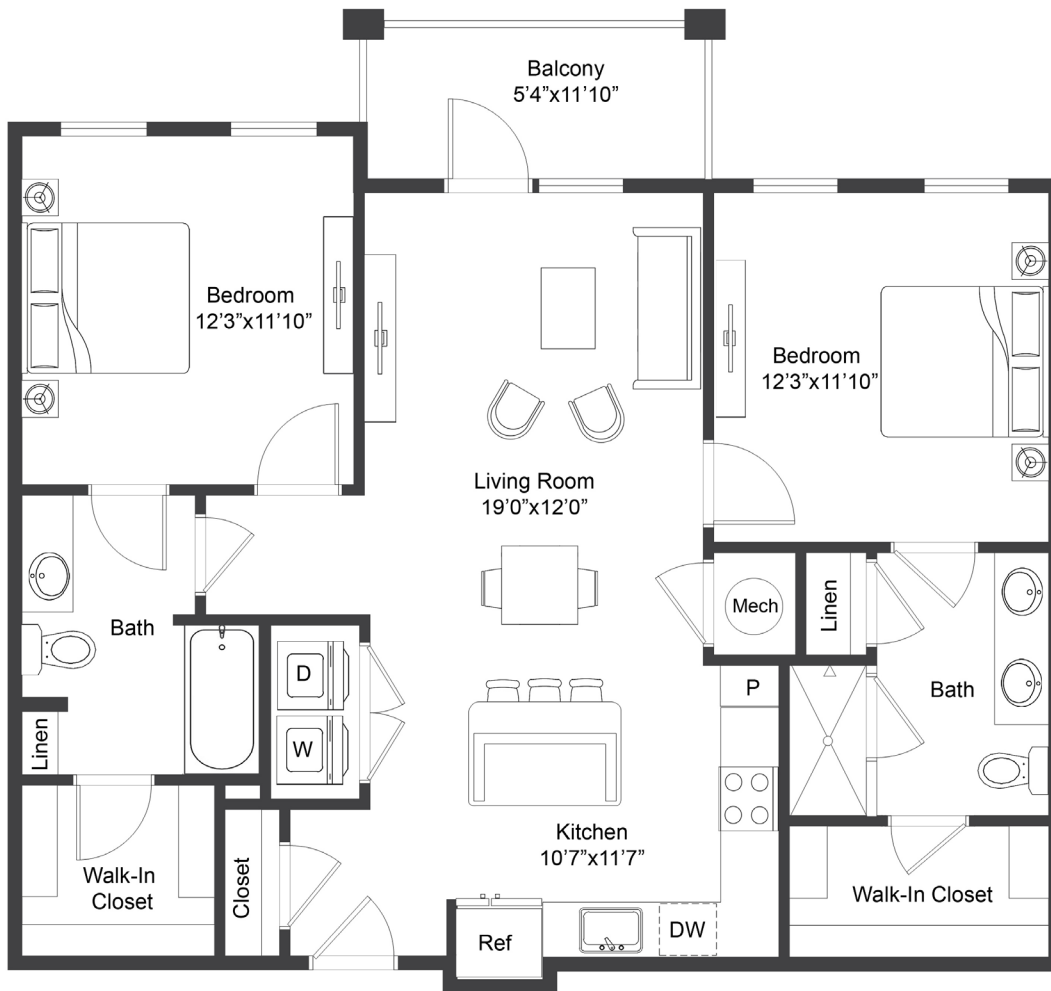

PROXIMITY

CAROLINA BEACH

HIDEAWAY

2 Bed | 2 Bath
1,069 SF

Floorplans are for illustrative purposes only. Room dimensions and square footage may vary from those shown on this plan.

Please contact your leasing representative for detailed information on your selected plan.