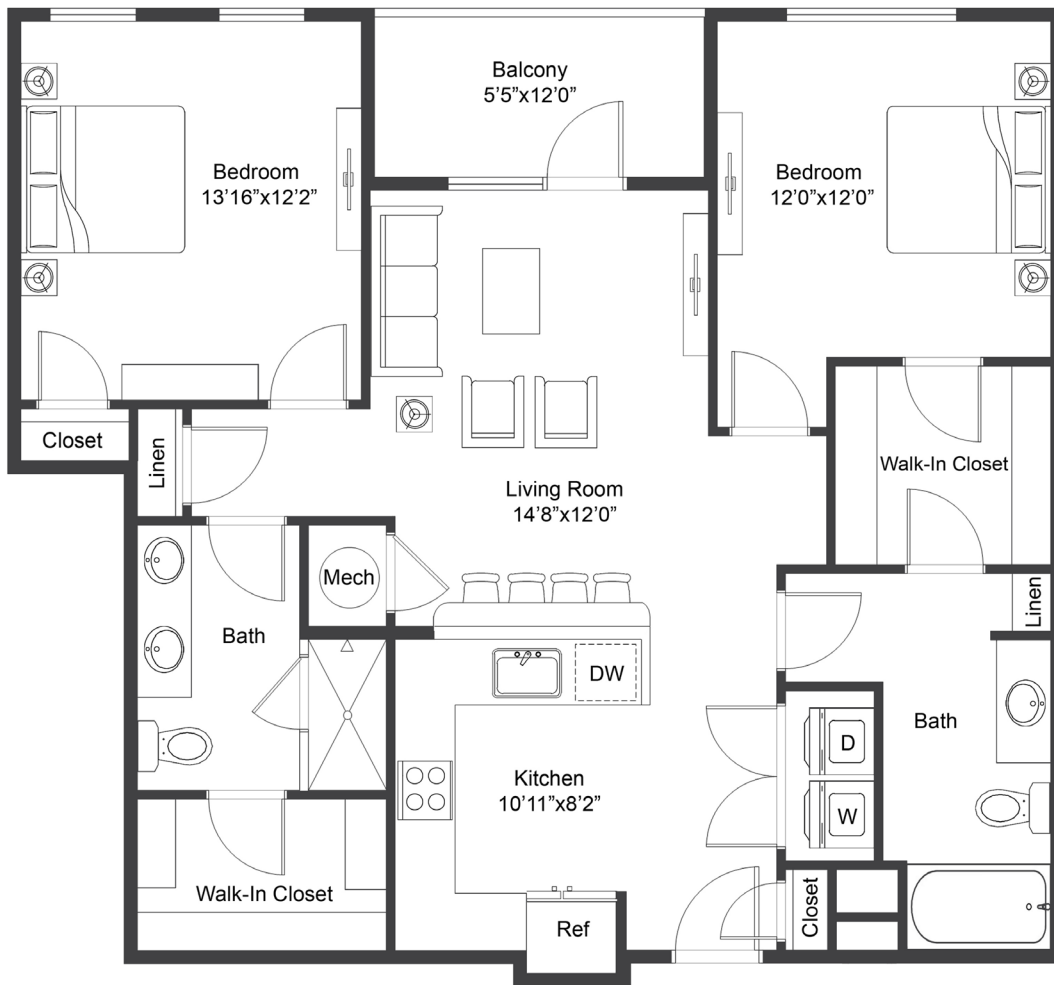

PROXIMITY

CAROLINA BEACH

ESCONDIDO

2 Bed | 2 Bath
1,133 SF

Floorplans are for illustrative purposes only. Room dimensions and square footage may vary from those shown on this plan.

Please contact your leasing representative for detailed information on your selected plan.