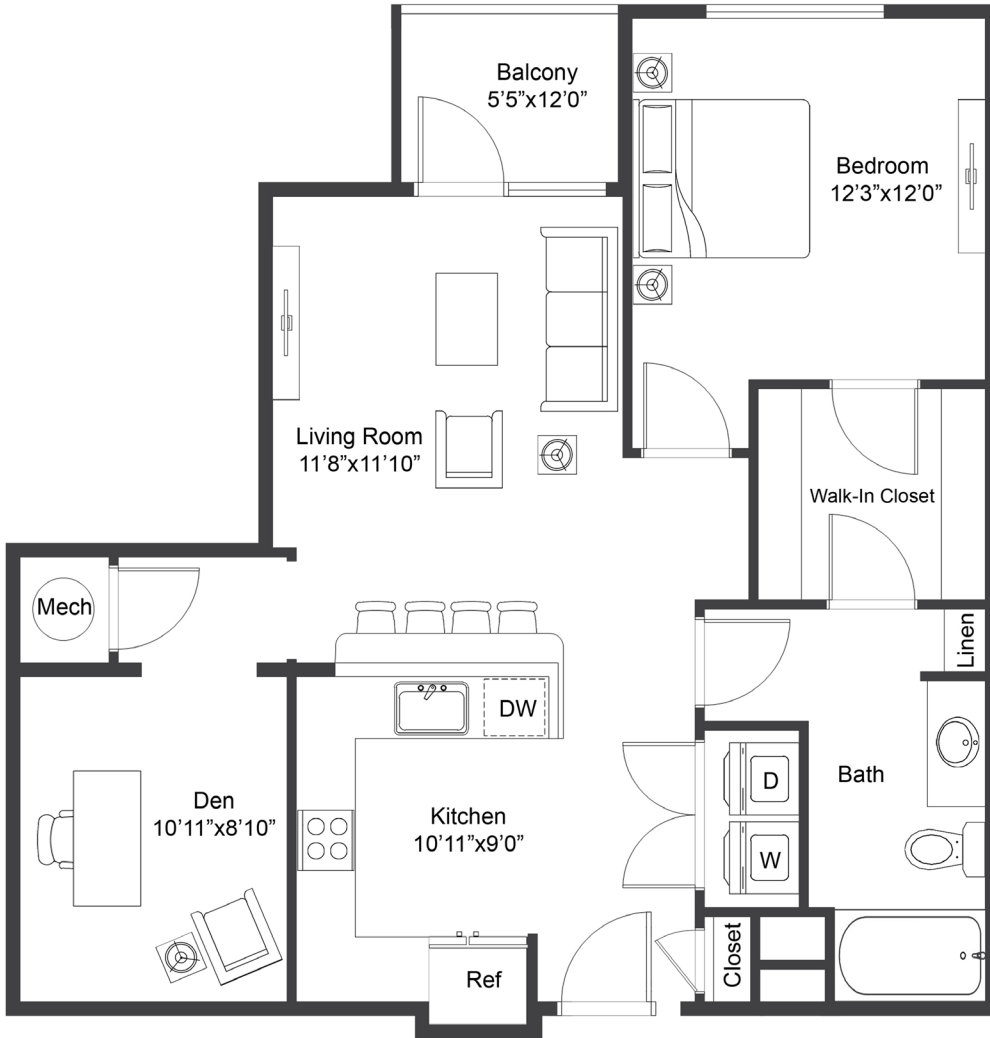

PROXIMITY

CAROLINA BEACH

WAIMEA

1 Bed | 1 Bath
911 SF

Floorplans are for illustrative purposes only. Room dimensions and square footage may vary from those shown on this plan.

Please contact your leasing representative for detailed information on your selected plan.