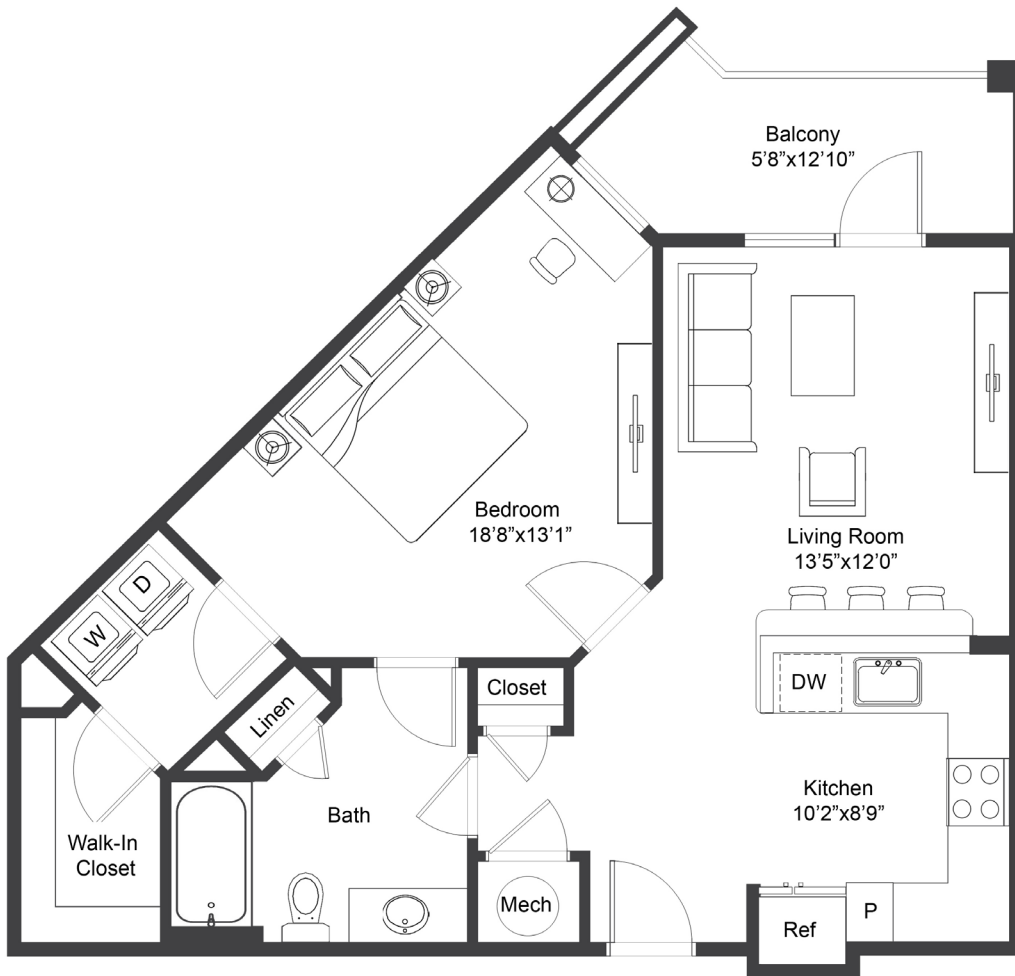

## TRESTLES

1 Bed | 1 Bath  
776 SF

Floorplans are for illustrative purposes only. Room dimensions and square footage may vary from those shown on this plan.

Please contact your leasing representative for detailed information on your selected plan.