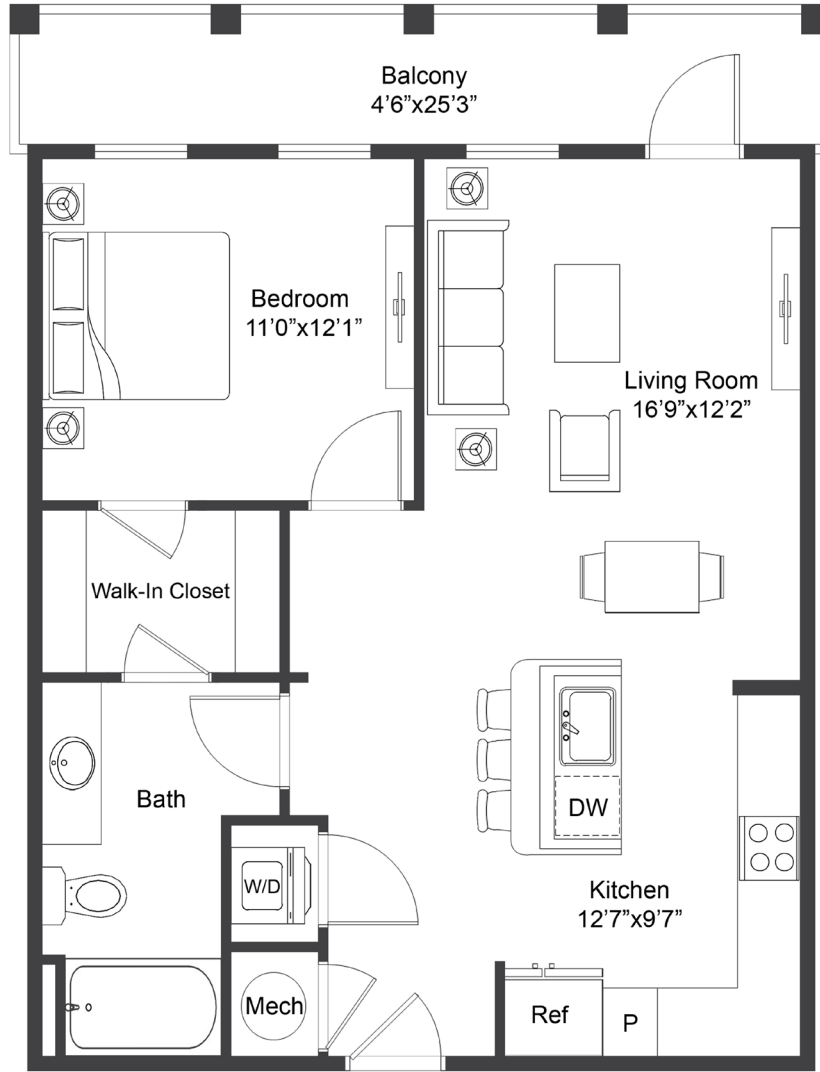

PROXIMITY
CAROLINA BEACH

TAMARINDO

1 Bed | 1 Bath
760 SF

Floorplans are for illustrative purposes only. Room dimensions and square footage may vary from those shown on this plan.

Please contact your leasing representative for detailed information on your selected plan.