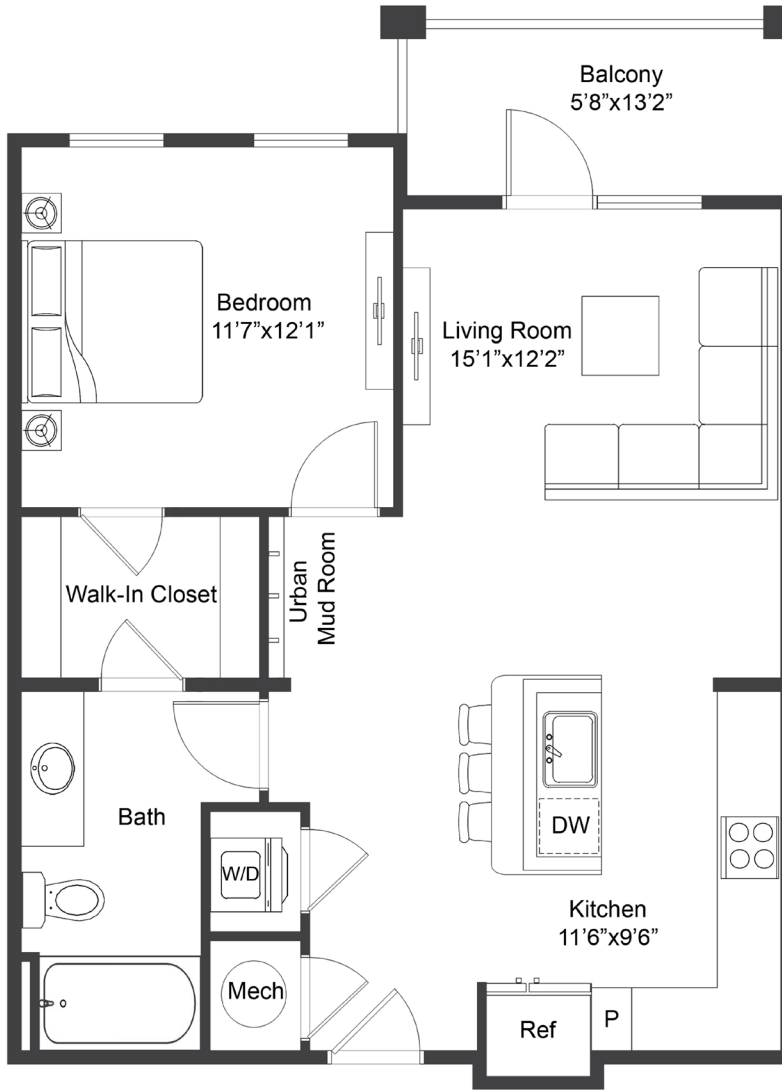

PROXIMITY

CAROLINA BEACH

RINCON

1 Bed | 1 Bath
734 SF

Floorplans are for illustrative purposes only. Room dimensions and square footage may vary from those shown on this plan.

Please contact your leasing representative for detailed information on your selected plan.