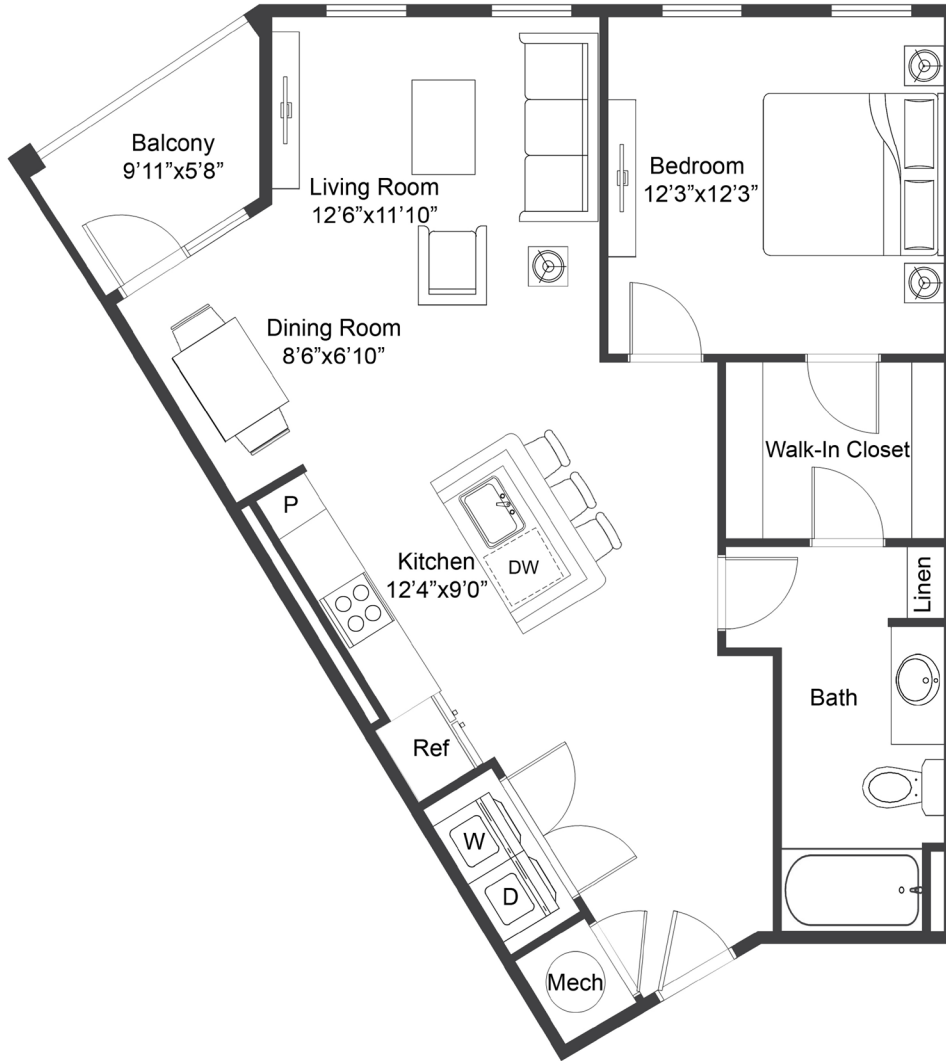

PROXIMITY

CAROLINA BEACH

PIPELINE

1 Bed | 1 Bath
856 SF

Floorplans are for illustrative purposes only. Room dimensions and square footage may vary from those shown on this plan.

Please contact your leasing representative for detailed information on your selected plan.