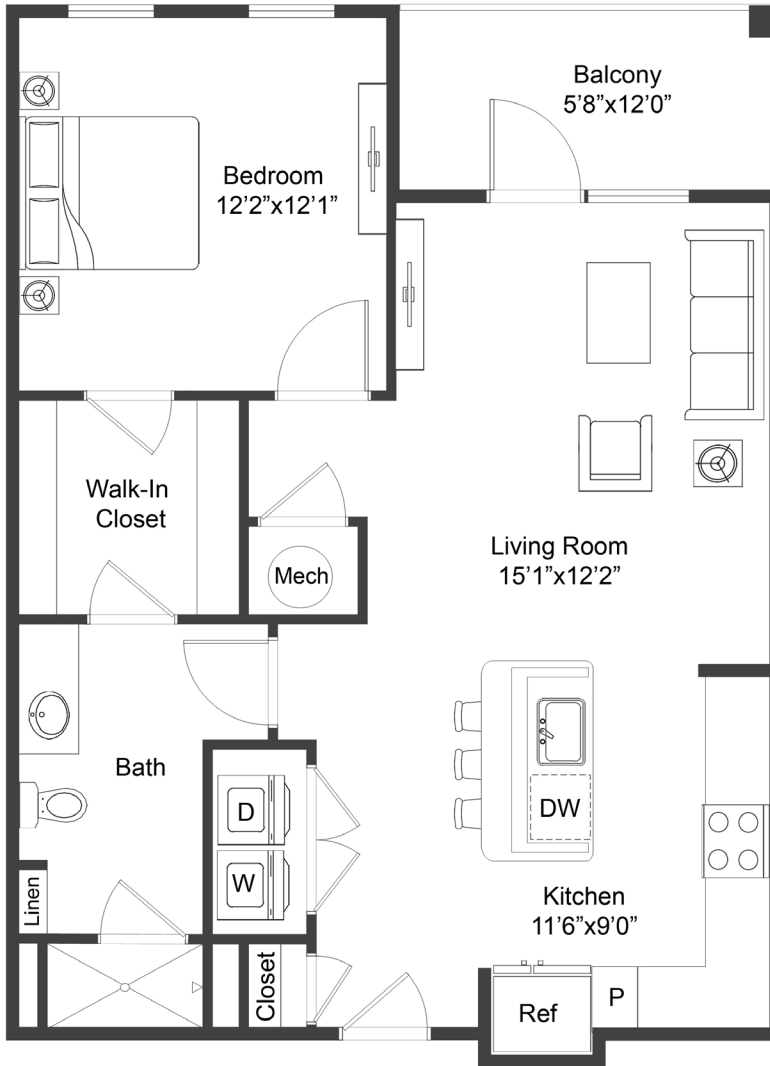

PROXIMITY

CAROLINA BEACH

NOSARA

1 Bed | 1 Bath
734 SF

Floorplans are for illustrative purposes only. Room dimensions and square footage may vary from those shown on this plan.

Please contact your leasing representative for detailed information on your selected plan.