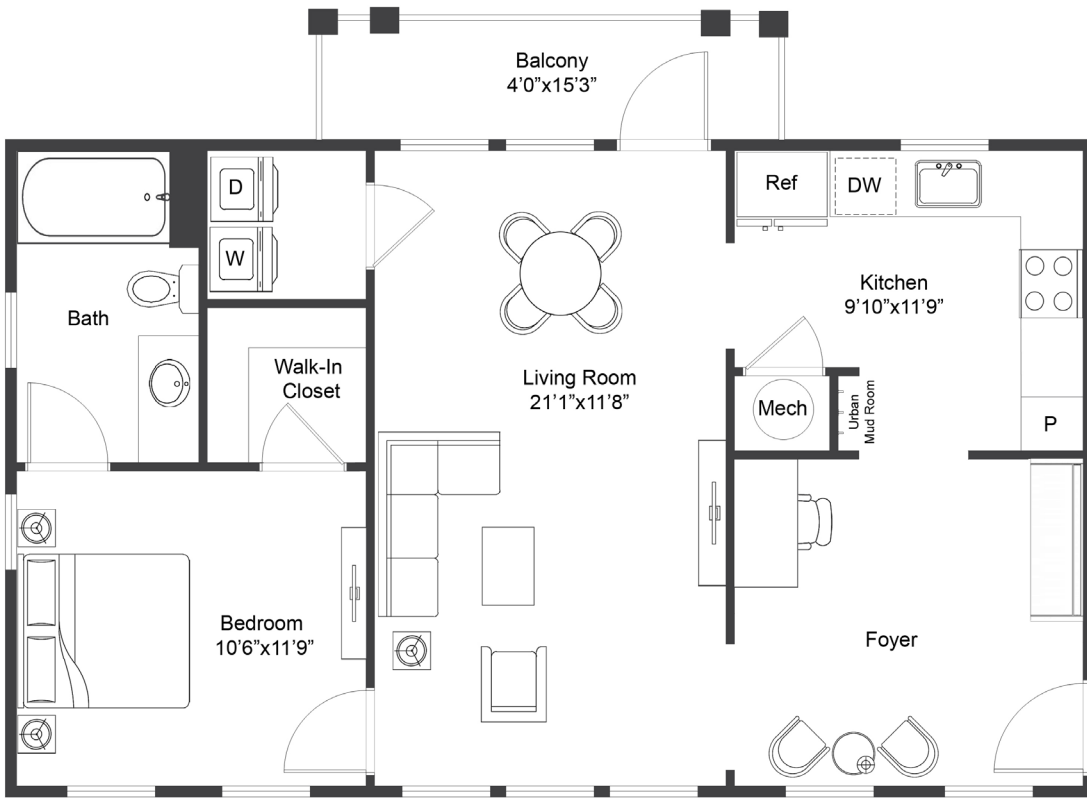

PROXIMITY

CAROLINA BEACH

CLOUDBREAK

1 Bed | 1 Bath
807 SF

Floorplans are for illustrative purposes only. Room dimensions and square footage may vary from those shown on this plan.

Please contact your leasing representative for detailed information on your selected plan.