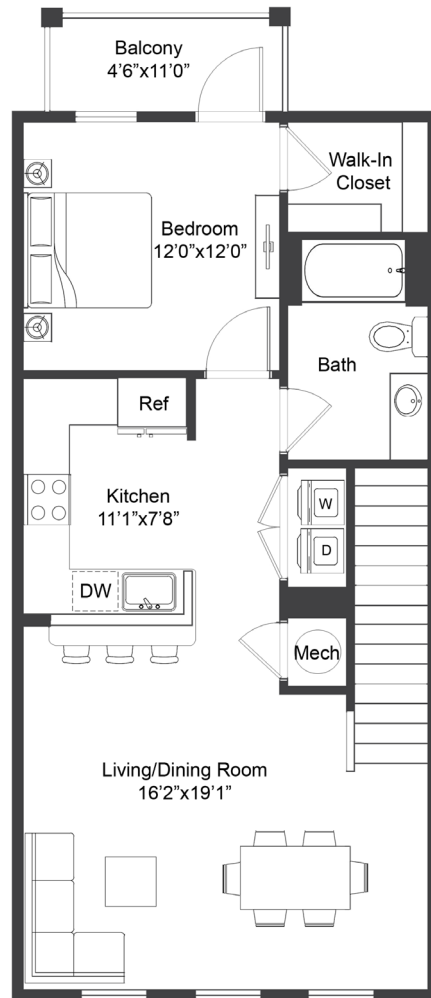

## DREAMLAND

1 Bed | 1.5 Bath  
1,680 SF

UNIT LOWER LEVEL 1

UNIT UPPER LEVEL 2

Floorplans are for illustrative purposes only. Room dimensions and square footage may vary from those shown on this plan.

Please contact your leasing representative for detailed information on your selected plan.