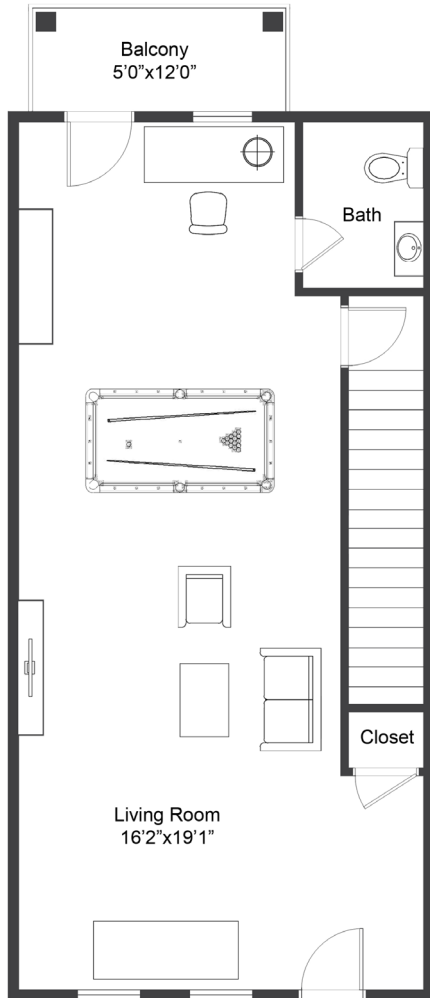

## DREAMLAND

1 Bed | 1.5 Bath  
1,680 SF

UNIT LOWER LEVEL 1

UNIT UPPER LEVEL 2

Floorplans are for illustrative purposes only. Room dimensions and square footage may vary from those shown on this plan.

Please contact your leasing representative for detailed information on your selected plan.